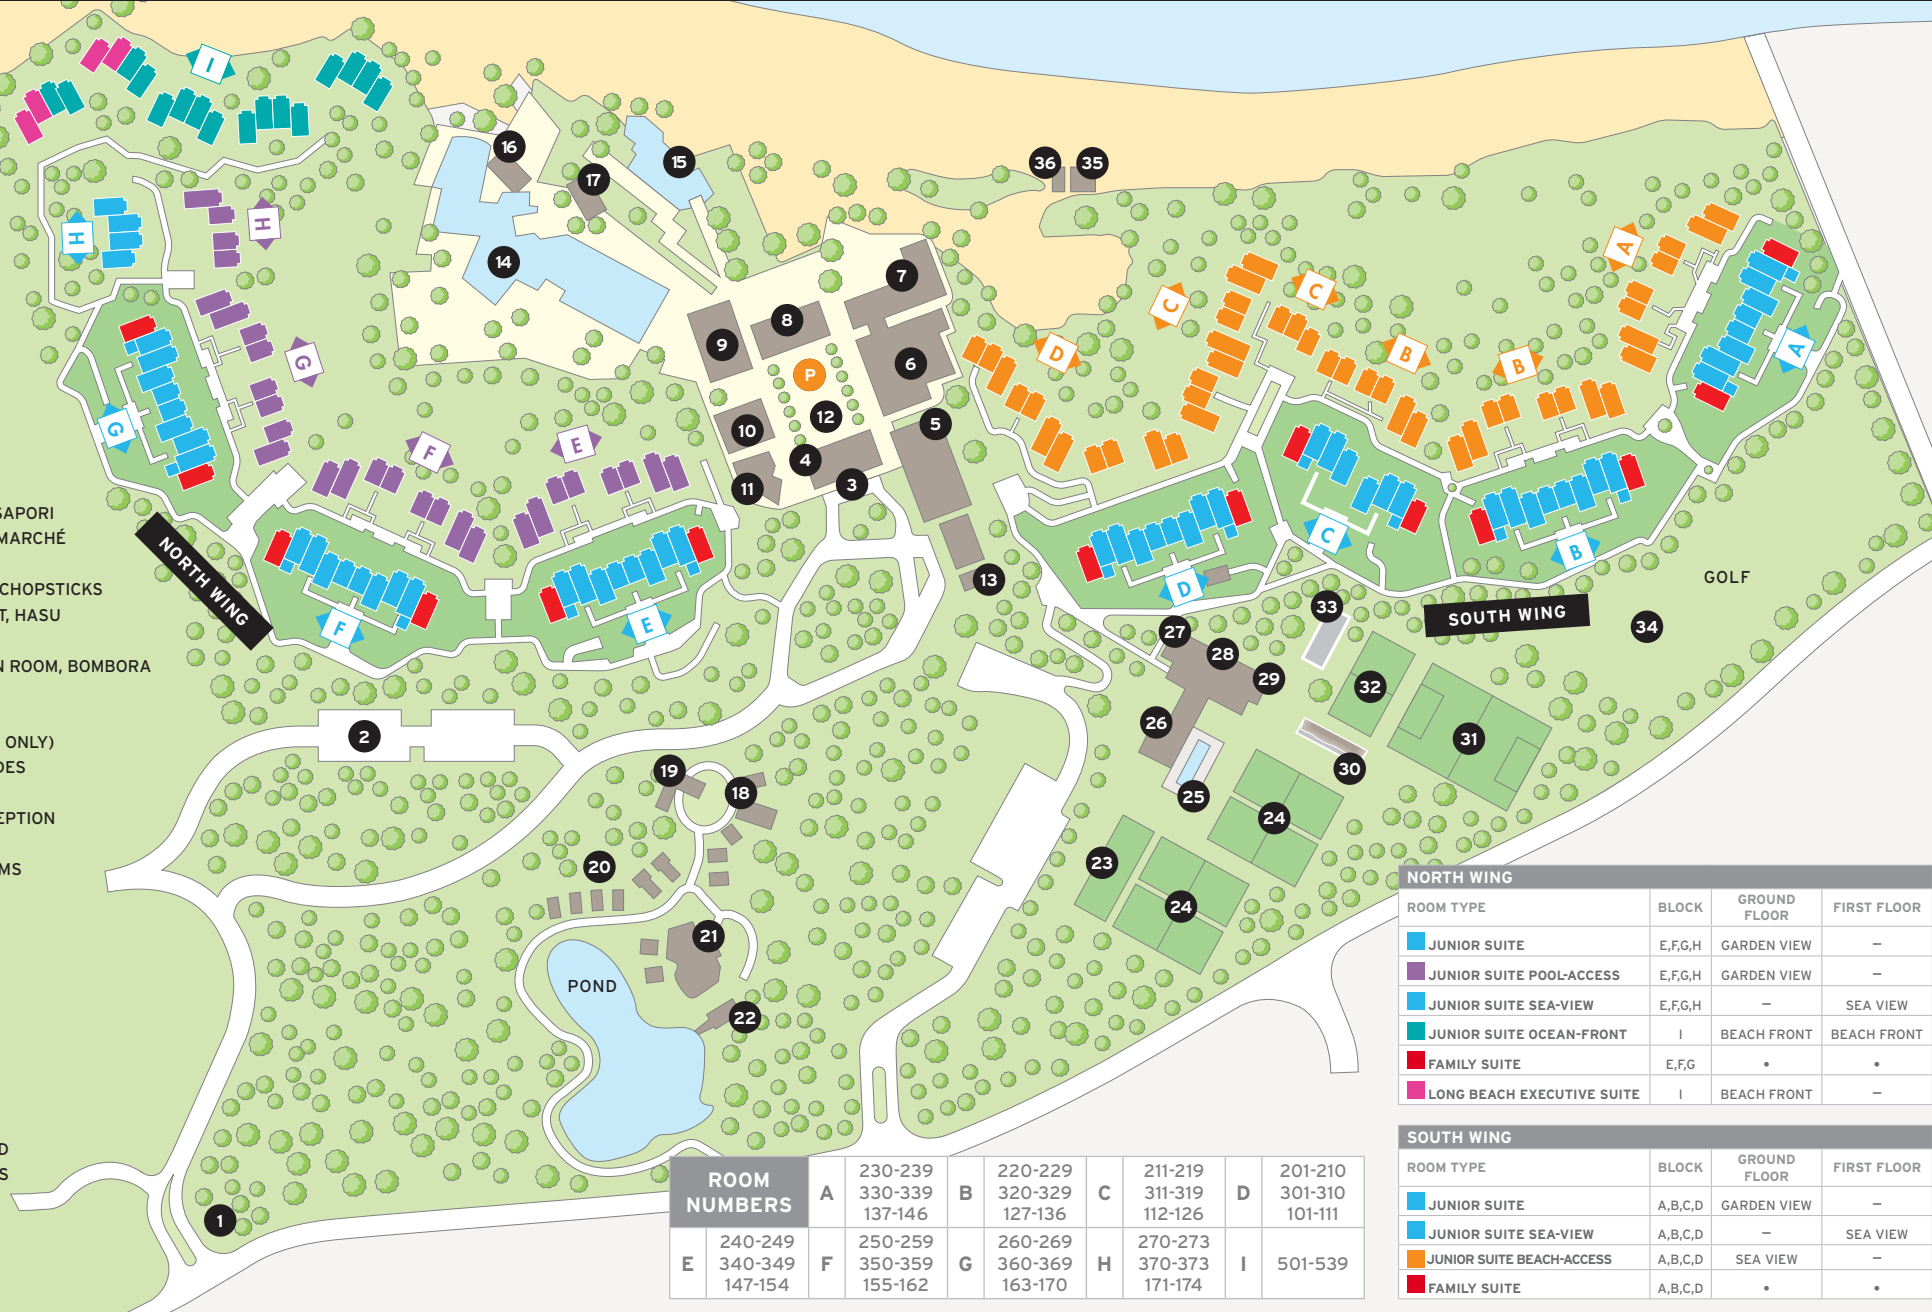

# LONG BEACH

A SUN RESORT · MAURITIUS

## RESORT LAYOUT

### KEY

- P PIAZZA
- 1 MAIN ENTRANCE
- 2 PARKING
- 3 GUEST ARRIVAL
- 4 LOBBY
- 5 RECEPTION
- 6 ITALIAN RESTAURANT, SAPORI
- 7 MAIN RESTAURANT, LE MARCHÉ
- 8 LOUNGE BAR, SHORES
- 9 CHINESE RESTAURANT, CHOPSTICKS
- 10 JAPANESE RESTAURANT, HASU
- 11 SHOPS
- 12 NIGHTCLUB & FUNCTION ROOM, BOMBORA
- 13 INFIRMARY
- 14 MAIN POOL (HEATED)
- 15 INFINITY POOL (ADULTS ONLY)
- 16 BAR & RESTAURANT, TIDES
- 17 BEACH SHOP
- 18 CINQ MONDES SPA RECEPTION
- 19 HAIRDRESSER
- 20 CINQ MONDES SPA ROOMS
- 21 HAMMAM
- 22 RELAXATION CORNER
- 23 ARCHERY
- 24 TENNIS COURTS
- 25 LAP POOL
- 26 GYM
- 27 KIDS CLUB, ANGELS
- 28 SPORTS CENTRE, SHOP
- 29 TEENS CLUB, WAVES
- 30 WALL CLIMBING
- 31 FOOTBALL PLAYGROUND
- 32 TENNIS/VOLLEY COURTS
- 33 BOCCIBALL
- 34 PITCH & PUTT GOLF
- 35 BOAT HOUSE
- 36 MOJITO BAR

NORTH WING			
ROOM TYPE	BLOCK	GROUND FLOOR	FIRST FLOOR
JUNIOR SUITE	E,F,G,H	GARDEN VIEW	-
JUNIOR SUITE POOL-ACCESS	E,F,G,H	GARDEN VIEW	-
JUNIOR SUITE SEA-VIEW	E,F,G,H	-	SEA VIEW
JUNIOR SUITE OCEAN-FRONT	I	BEACH FRONT	BEACH FRONT
FAMILY SUITE	E,F,G	•	•
LONG BEACH EXECUTIVE SUITE	I	BEACH FRONT	-